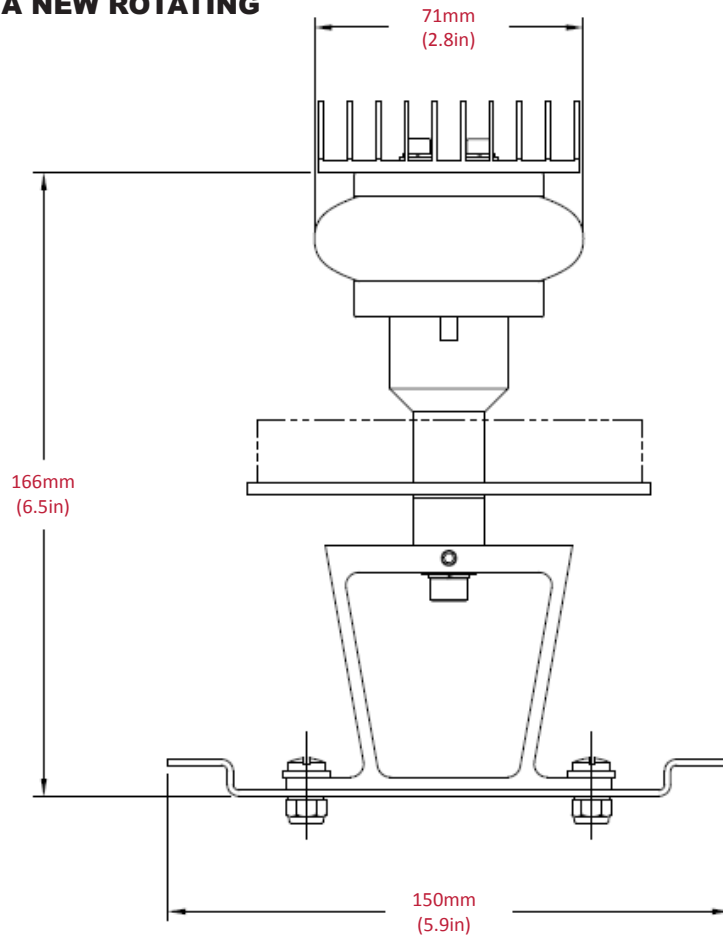

SPECIFICATIONS

Input Voltage	9 to 36VDC
Power Consumption	Variable up to 20W
Power Setting	Field selectable
Colours Available	Red, green, yellow, white, blue
Operating Temperature	-40° C to +70° C
Storage Temperature	-40° C to +70° C
Vertical Beam Divergence	Varies with lantern
Quiescent Current	< 7mA
Monitor and Control	Capable
Visibility	360° horizon (omnidirectional)
Sunswitch Threshold	Variable

NOTE: Specifications are subject to change.

MaxiHALO-60RB

AVAILABLE IN ALL IALA APPROVED COLOURS AS A RETROFIT OR AS A LIGHT SOURCE FOR A NEW ROTATING BEACON

Effective Intensity Tables can be found on our website at www.tidelandsignal.com

USA - HOUSTON
P: + 1 713 681 6101
F: + 1 713 681 6233
E: us-sales@tidelandsignal.com

CANADA - DSS MARINE
P: + 844 843 3526
F: + 613 680 7418
E: canada-sales@tidelandsignal.com

UK - BURGESS HILL
P: + 44 (0) 1444 872240
F: + 44 (0) 1444 872241
E: emea-sales@tidelandsignal.com

UK - GT YARMOUTH
P: + 44 (0) 1493 441711
F: + 44 (0) 1493 440322
E: emea-sales@tidelandsignal.com

UAE - DUBAI
P: + 971 (0) 4 885 5842
F: + 971 (0) 4 885 7352
E: emea-sales@tidelandsignal.com

SINGAPORE
P: + 65 6333 0078
F: + 65 6333 0079
E: asia-sales@tidelandsignal.com

CHINA
P: + 86 (0) 158 0223 7983 (primary)
P: + 86 (0) 138 0101 4639
E: asia-sales@tidelandsignal.com