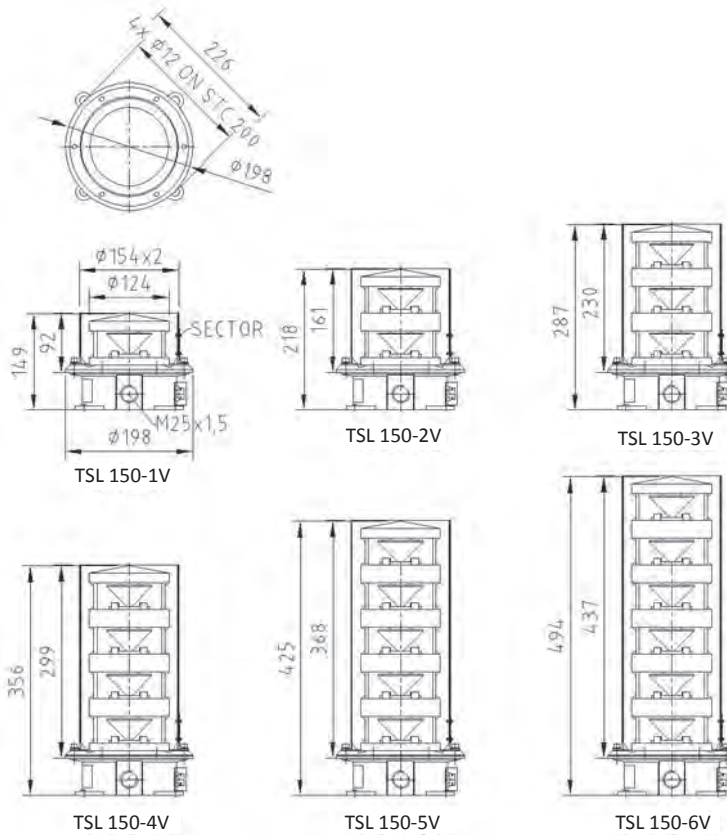

SPECIFICATIONS

Application	Sector light
Lens Material/Type	Acrylic/PMMA200
Lantern base	Marine grade Bronze
Lantern top	Marine grade aluminium, signal grey RAL 7042
LED type	High intensity, red, green, yellow, and white
Life Expectancy	Approx. 100,000 hours
Flasher	Micro-controller based with 256 pre-programmed IALA flash codes
Daylight switch	Internally placed
Connection	PUR cable, standard 3 metre length
Cable Entry	Cable gland M25, brass, nickel plated
Range at T= 0.74	Max. 7 nautical miles
Power consumption	Depends on settings and colours
Remote control range	10 metres
IP rating	IP66
Mounting	4 holes of 15mm on 200mm BCD
Power supply	10-30 volts DC
Horizontal divergence	From 0-360 degrees adjustable
Weight (single tier)	8kg

NOTE: Specifications are subject to change.

TSL-150 Sector Light

USA - HOUSTON
P: + 1 713 681 6101
F: + 1 713 681 6233
E: us-sales@tidelandsignal.com

CANADA - DSS MARINE
P: + 844 843 3526
F: + 613 680 7418
E: canada-sales@tidelandsignal.com

UK - BURGESS HILL
P: + 44 (0) 1444 872240
F: + 44 (0) 1444 872241
E: emea-sales@tidelandsignal.com

UK - GT YARMOUTH
P: + 44 (0) 1493 441711
F: + 44 (0) 1493 440322
E: emea-sales@tidelandsignal.com

UAE - DUBAI
P: + 971 (0) 4 885 5842
F: + 971 (0) 4 885 7352
E: emea-sales@tidelandsignal.com

SINGAPORE
P: + 65 6333 0078
F: + 65 6333 0079
E: asia-sales@tidelandsignal.com

CHINA
P: + 86 (0) 158 0223 7983 (primary)
P: + 86 (0) 138 0101 4639
E: asia-sales@tidelandsignal.com