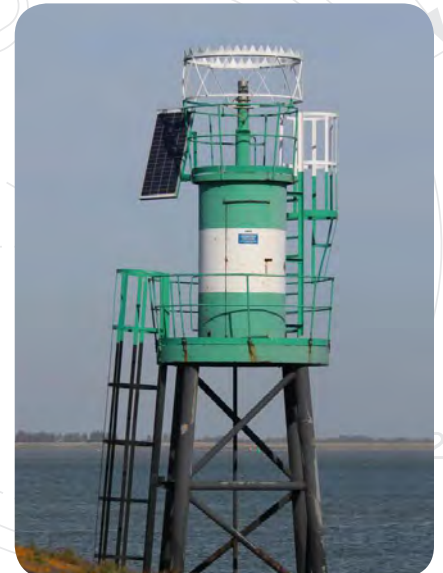

# TSL-150 Light

*Omni-directional medium intensity  
LED Sector Light*

Tideland Signal (Tideland) offers a medium intensity, omni-directional LED sector light solution that promotes safety and provides precise direction from a single site location. The cost-effective medium intensity LED sector light offers an alternative to sector lights that use incandescent lamps. Single tiers produce ranges of over 5NM and can be increased by adding additional tiers. The light has field adjustable sectors for easy adjustment on site (+/- 2 degrees).

The low power consumption of Tideland's TSL-150 makes this beacon suitable for use with solar powered systems in regions with low sun irradiation. GPS signal based synchronisation is available as an option.

TSL-150 Sector Light

## FEATURES

- 360 degree horizontal adjustment
- 10 - 30 volts DC power supply
- Micro-controller based with 256 pre-programmed IALA flash codes
- High intensity red, green, yellow and white LED lighting options
- Sunswitch control
- Remote control range of 10 metres
- IP66 rating